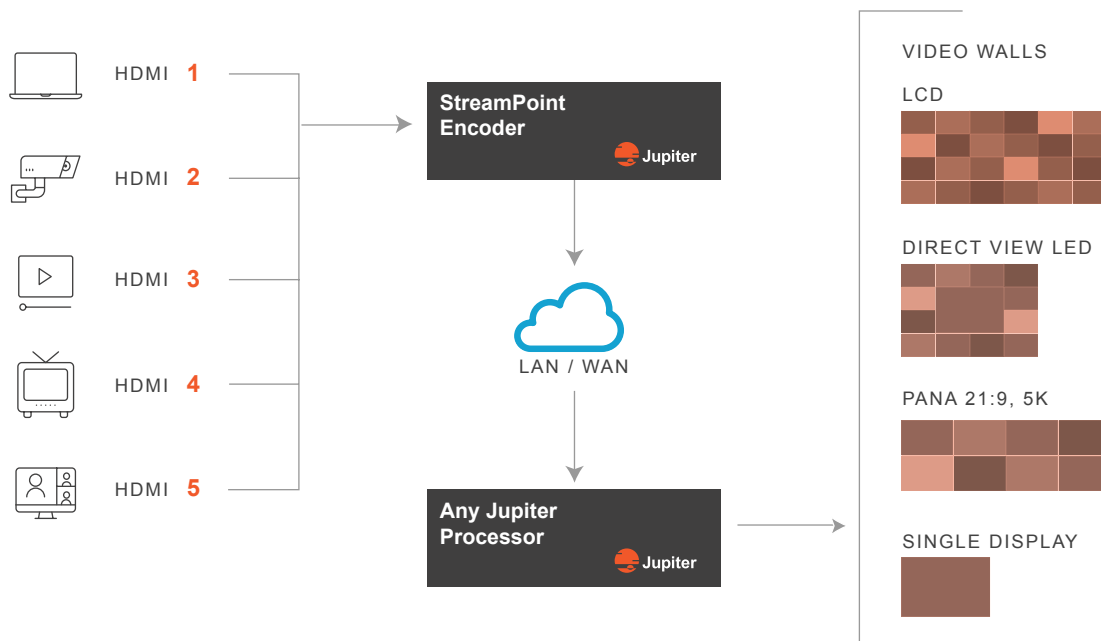

Architecture of a StreamPoint Installation